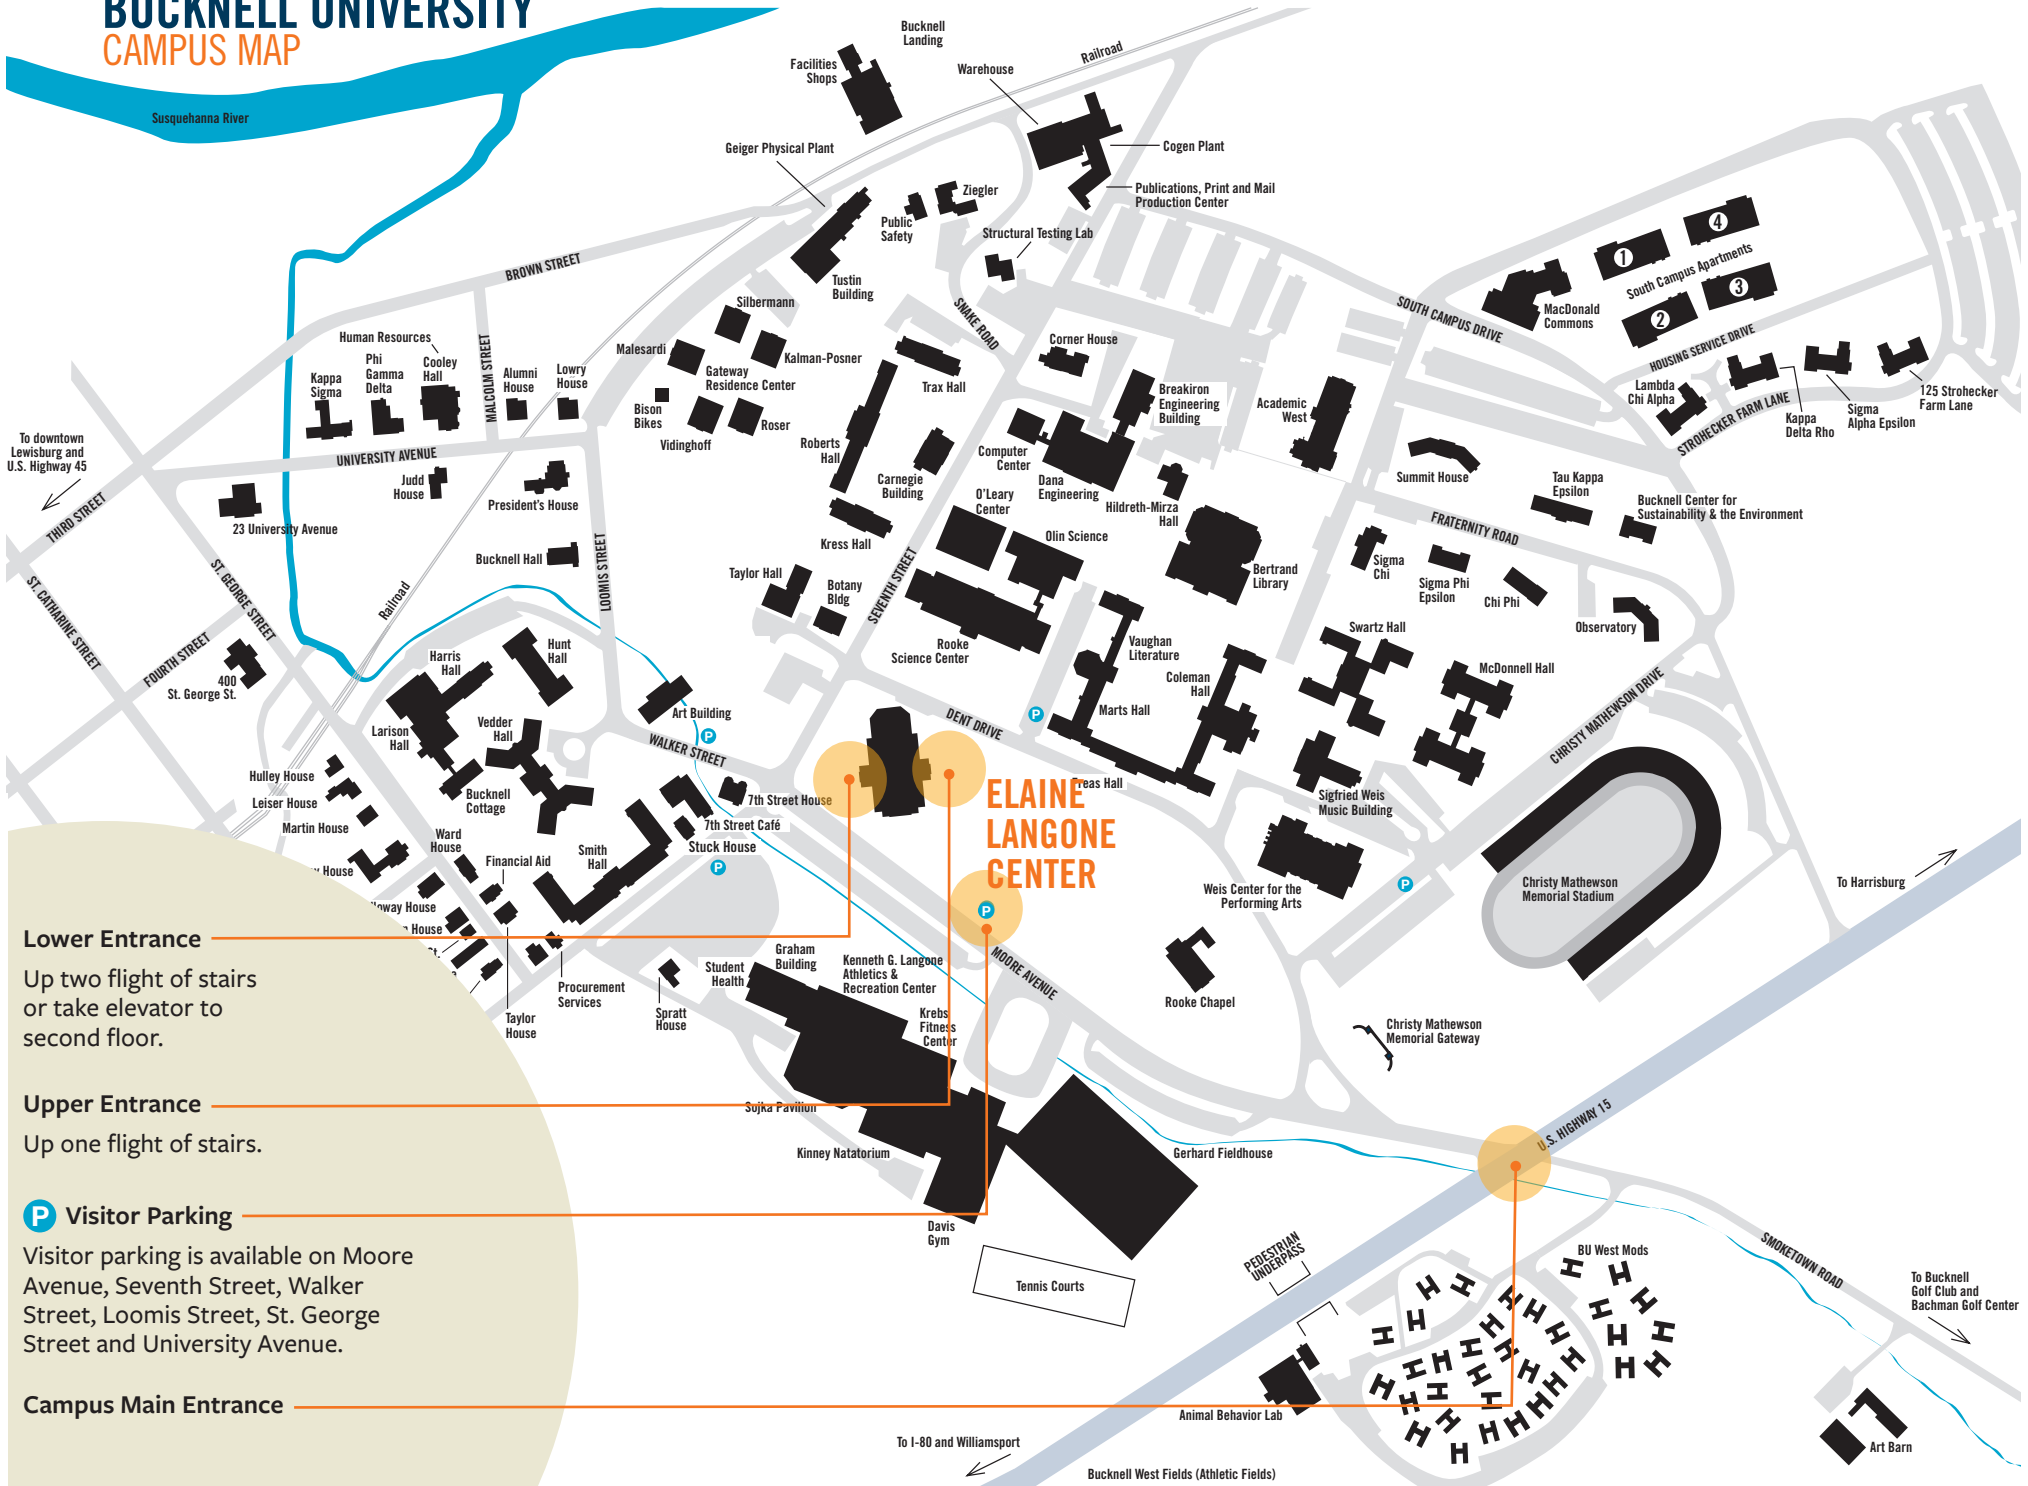

BUCKNELL UNIVERSITY

CAMPUS MAP

Lower Entrance

Up two flight of stairs or take elevator to second floor.

Upper Entrance

Up one flight of stairs.

P Visitor Parking

Visitor parking is available on Moore Avenue, Seventh Street, Walker Street, Loomis Street, St. George Street and University Avenue.

Campus Main Entrance

ELAINE LANGONE CENTER

To I-80 and Williamsport

Bucknell West Fields (Athletic Fields)

To Harrisburg

To Bucknell Golf Club and Bachman Golf Center

ELAINE LANGONE CENTER

SECOND FLOOR

UPPER SIDE
Go up one flight of stairs.

MEALS
CENTER ROOM
ROOM 256

SESSIONS
ROOMS 241 A-D

BUSINESS BREAKS
WALLS LOUNGE
ROOM 213

ELEVATOR

LOWER SIDE
Go up two flights of stairs
or use elevator to second floor.