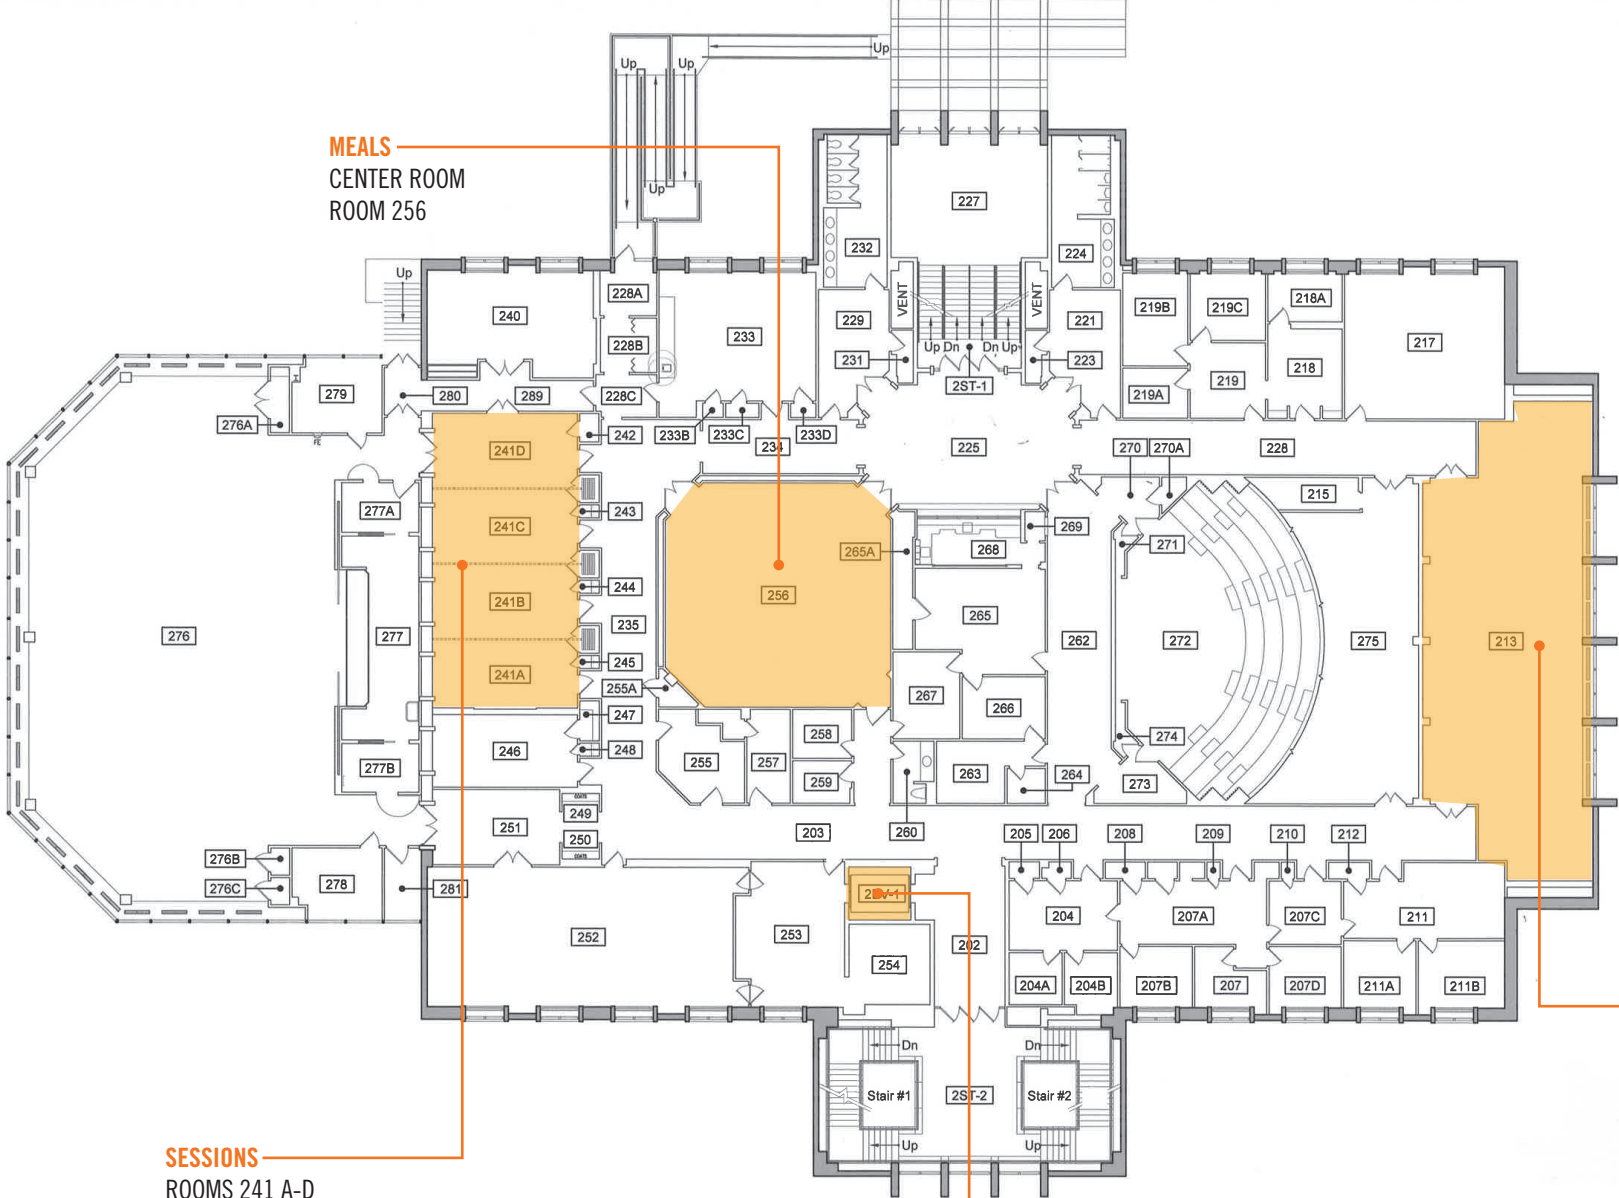

BUCKNELL UNIVERSITY

CAMPUS MAP

Lower Entrance

Up two flight of stairs or take elevator to second floor.

Upper Entrance

Up one flight of stairs.

P Visitor Parking

Visitor parking is available on Moore Avenue, Seventh Street, Walker Street, Loomis Street, St. George Street and University Avenue.

Campus Main Entrance

ELAINE LANGONE CENTER

To I-80 and Williamsport

Bucknell West Fields (Athletic Fields)

To Harrisburg

To Bucknell Golf Club and Bachman Golf Center

ELAINE LANGONE CENTER

SECOND FLOOR

UPPER SIDE
Go up one flight of stairs.

MEALS
CENTER ROOM
ROOM 256

SESSIONS
ROOMS 241 A-D

BUSINESS BREAKS
WALLS LOUNGE
ROOM 213

ELEVATOR

LOWER SIDE
Go up two flights of stairs
or use elevator to second floor.